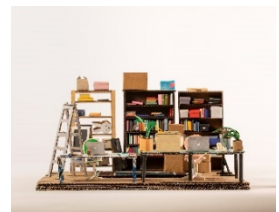

Floating in parallel, Coburg 2021

from the series *Can't do without you*

pigment ink-jet print

75.0 x 90.0 cm

courtesy of the artists

Edition of 6 + 2 artists' proofs