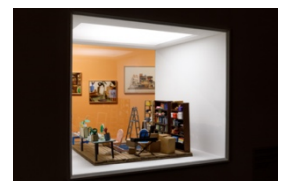

Tethered 2021

from the series *Can't do without you*

two-channel video installation

courtesy of the artists

Floating in parallel, Brunswick 2021

from the series *Can't do without you*

pigment ink-jet print

75.0 x 90.0 cm